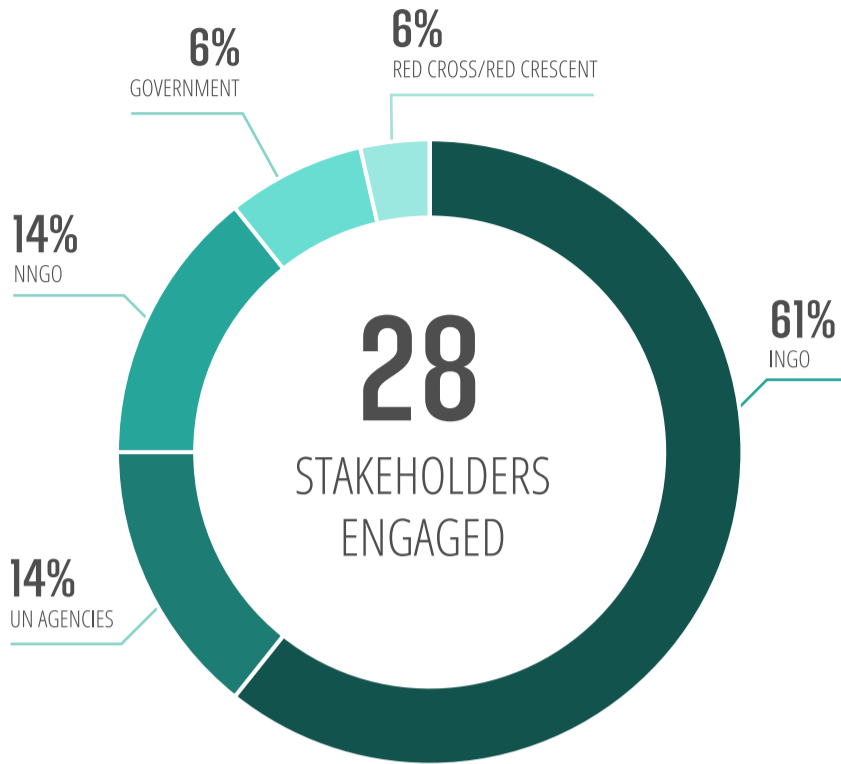

HAITI

Q2 2021 PREPAREDNESS

LEGEND

- COORDINATION
- INFORMATION MANAGEMENT
- MAIN URBAN AREA

PROJECT HIGHLIGHTS

MOBILE STORAGE UNIT (MSU) AND OFFICE PREFAB ASSEMBLY TRAINING IN DOMINICAN REPUBLIC

USE OF LOG:IE PREPAREDNESS PLATFORM

SUPPORT TO NDMO IN LOGISTICS PREPARATIONS FOR THE 2021 HURRICANE SEASON

[LOGCLUSTER.ORG/PREPAREDNESS/HTI21](https://logcluster.org/preparedness/hti21)

The Logistics Cluster is led by  **World Food Programme**