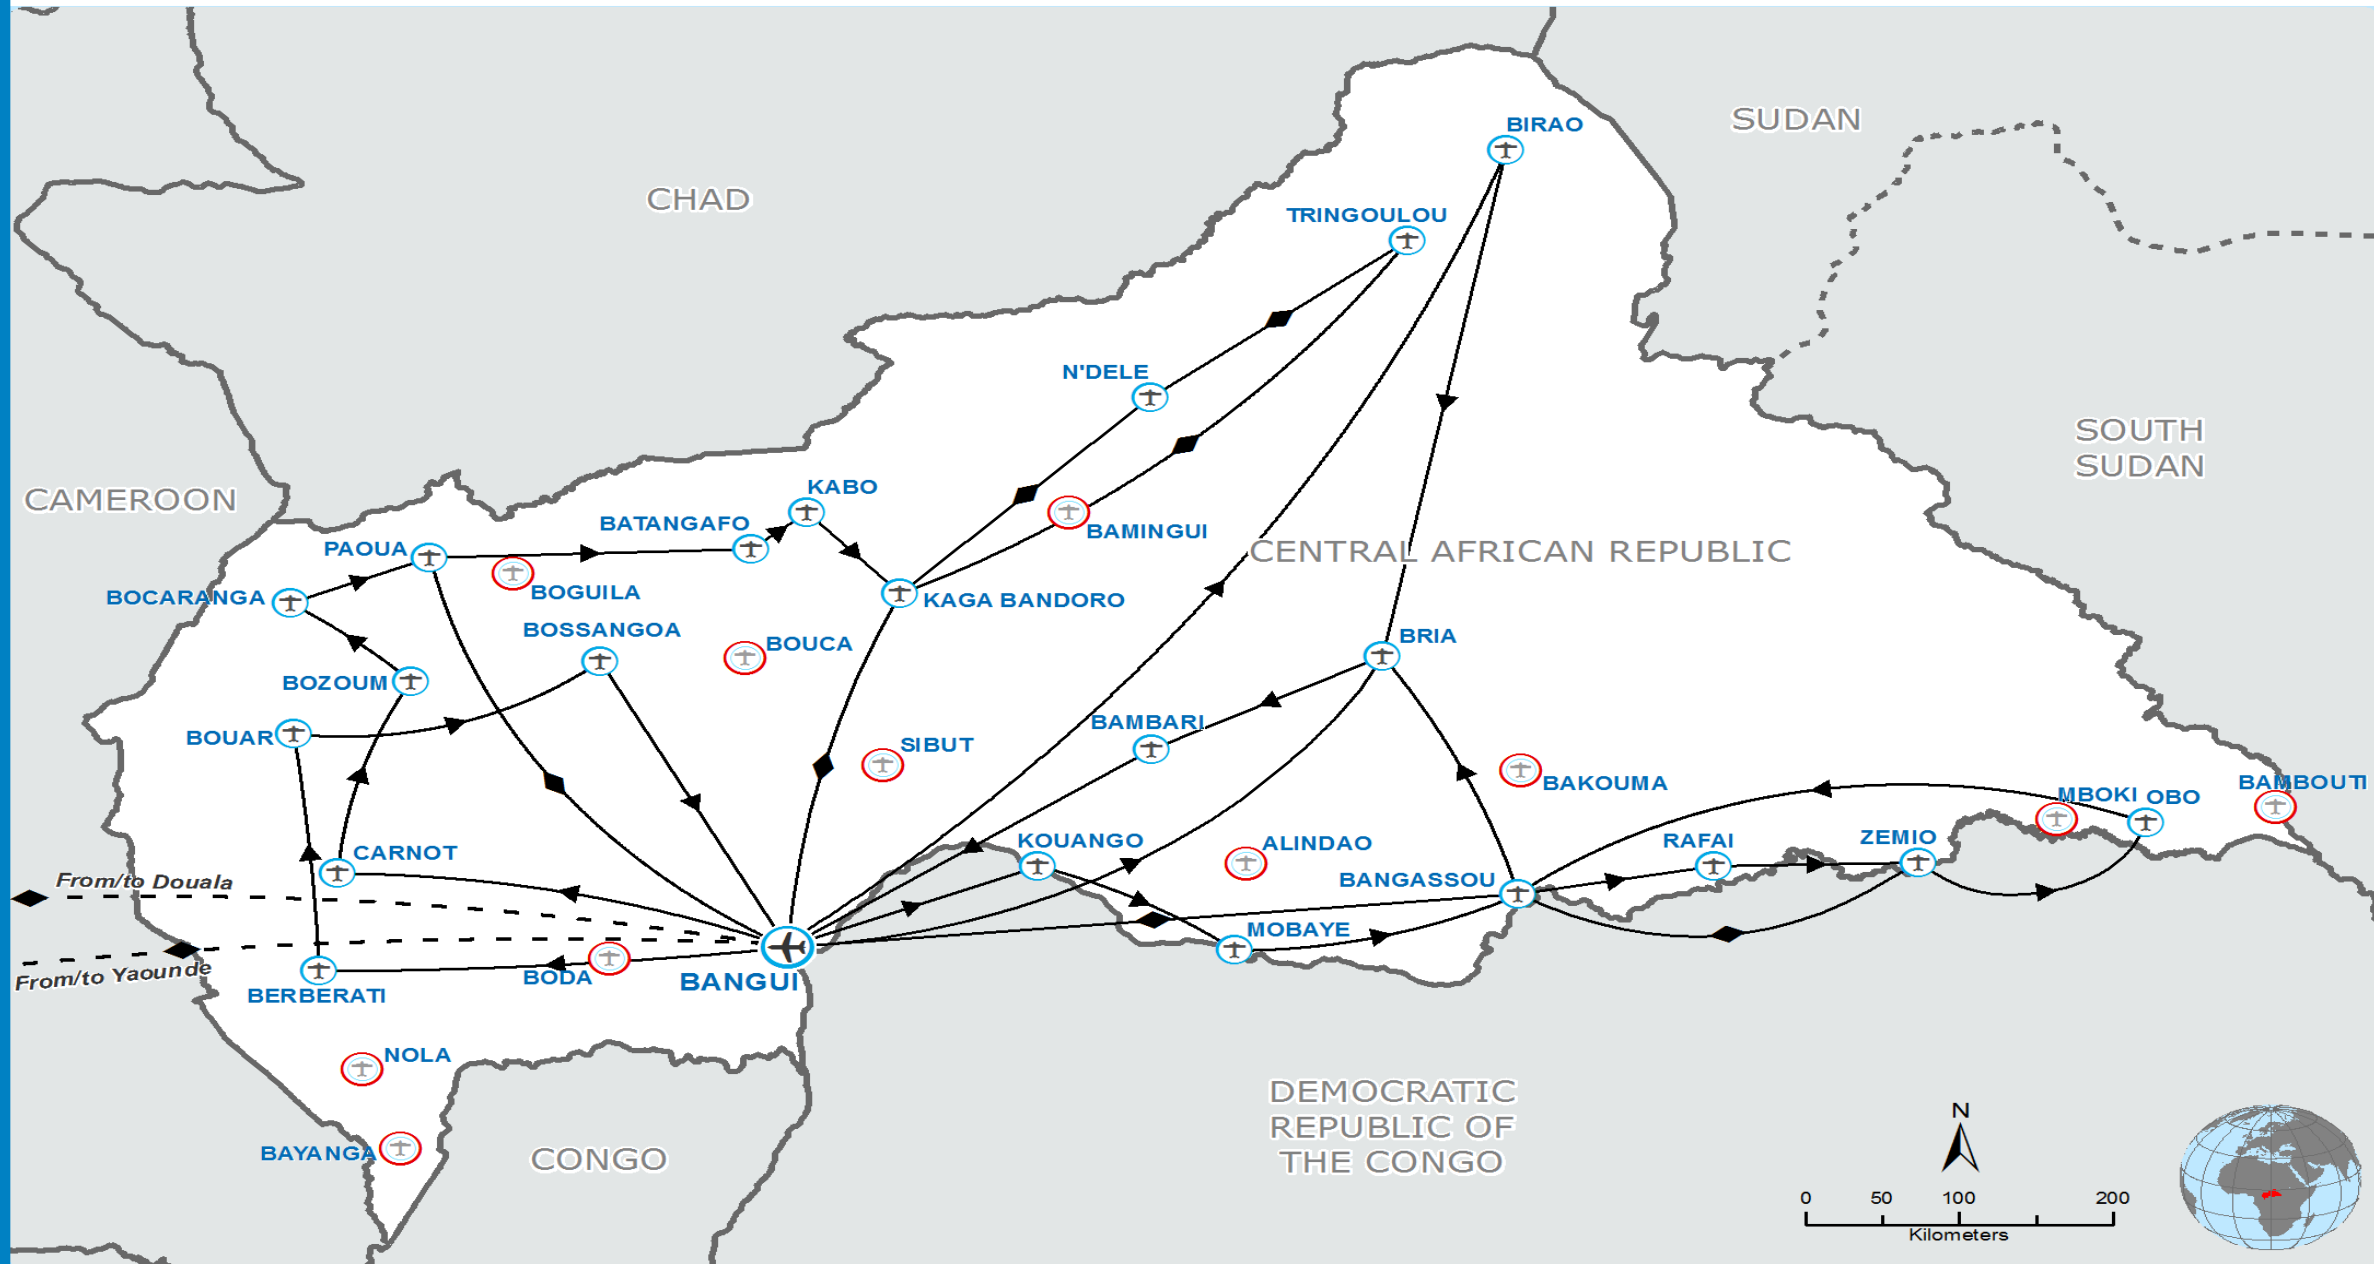

Central African Republic

UNHAS Routes as of August 2016

Date Created: 09 August 2016
Contact: hq.gis@wfp.org
Website: www.wfp.org
Prepared by: HQ, OSEP GIS

Map Reference:
CAF_UNHAS_Routes_A4L

Operational Base

Regular Destination

Ad Hoc Destination*

*Those destinations can be served in combination with regular rotations, depending of airstrips maintenance and state, shape, etc.

UNHAS Routes

One Way

Round Trip

Ad Hoc

International Boundary

Undetermined Boundary

Data Sources: WFP, UNHAS, UNGIWG, GeoNames