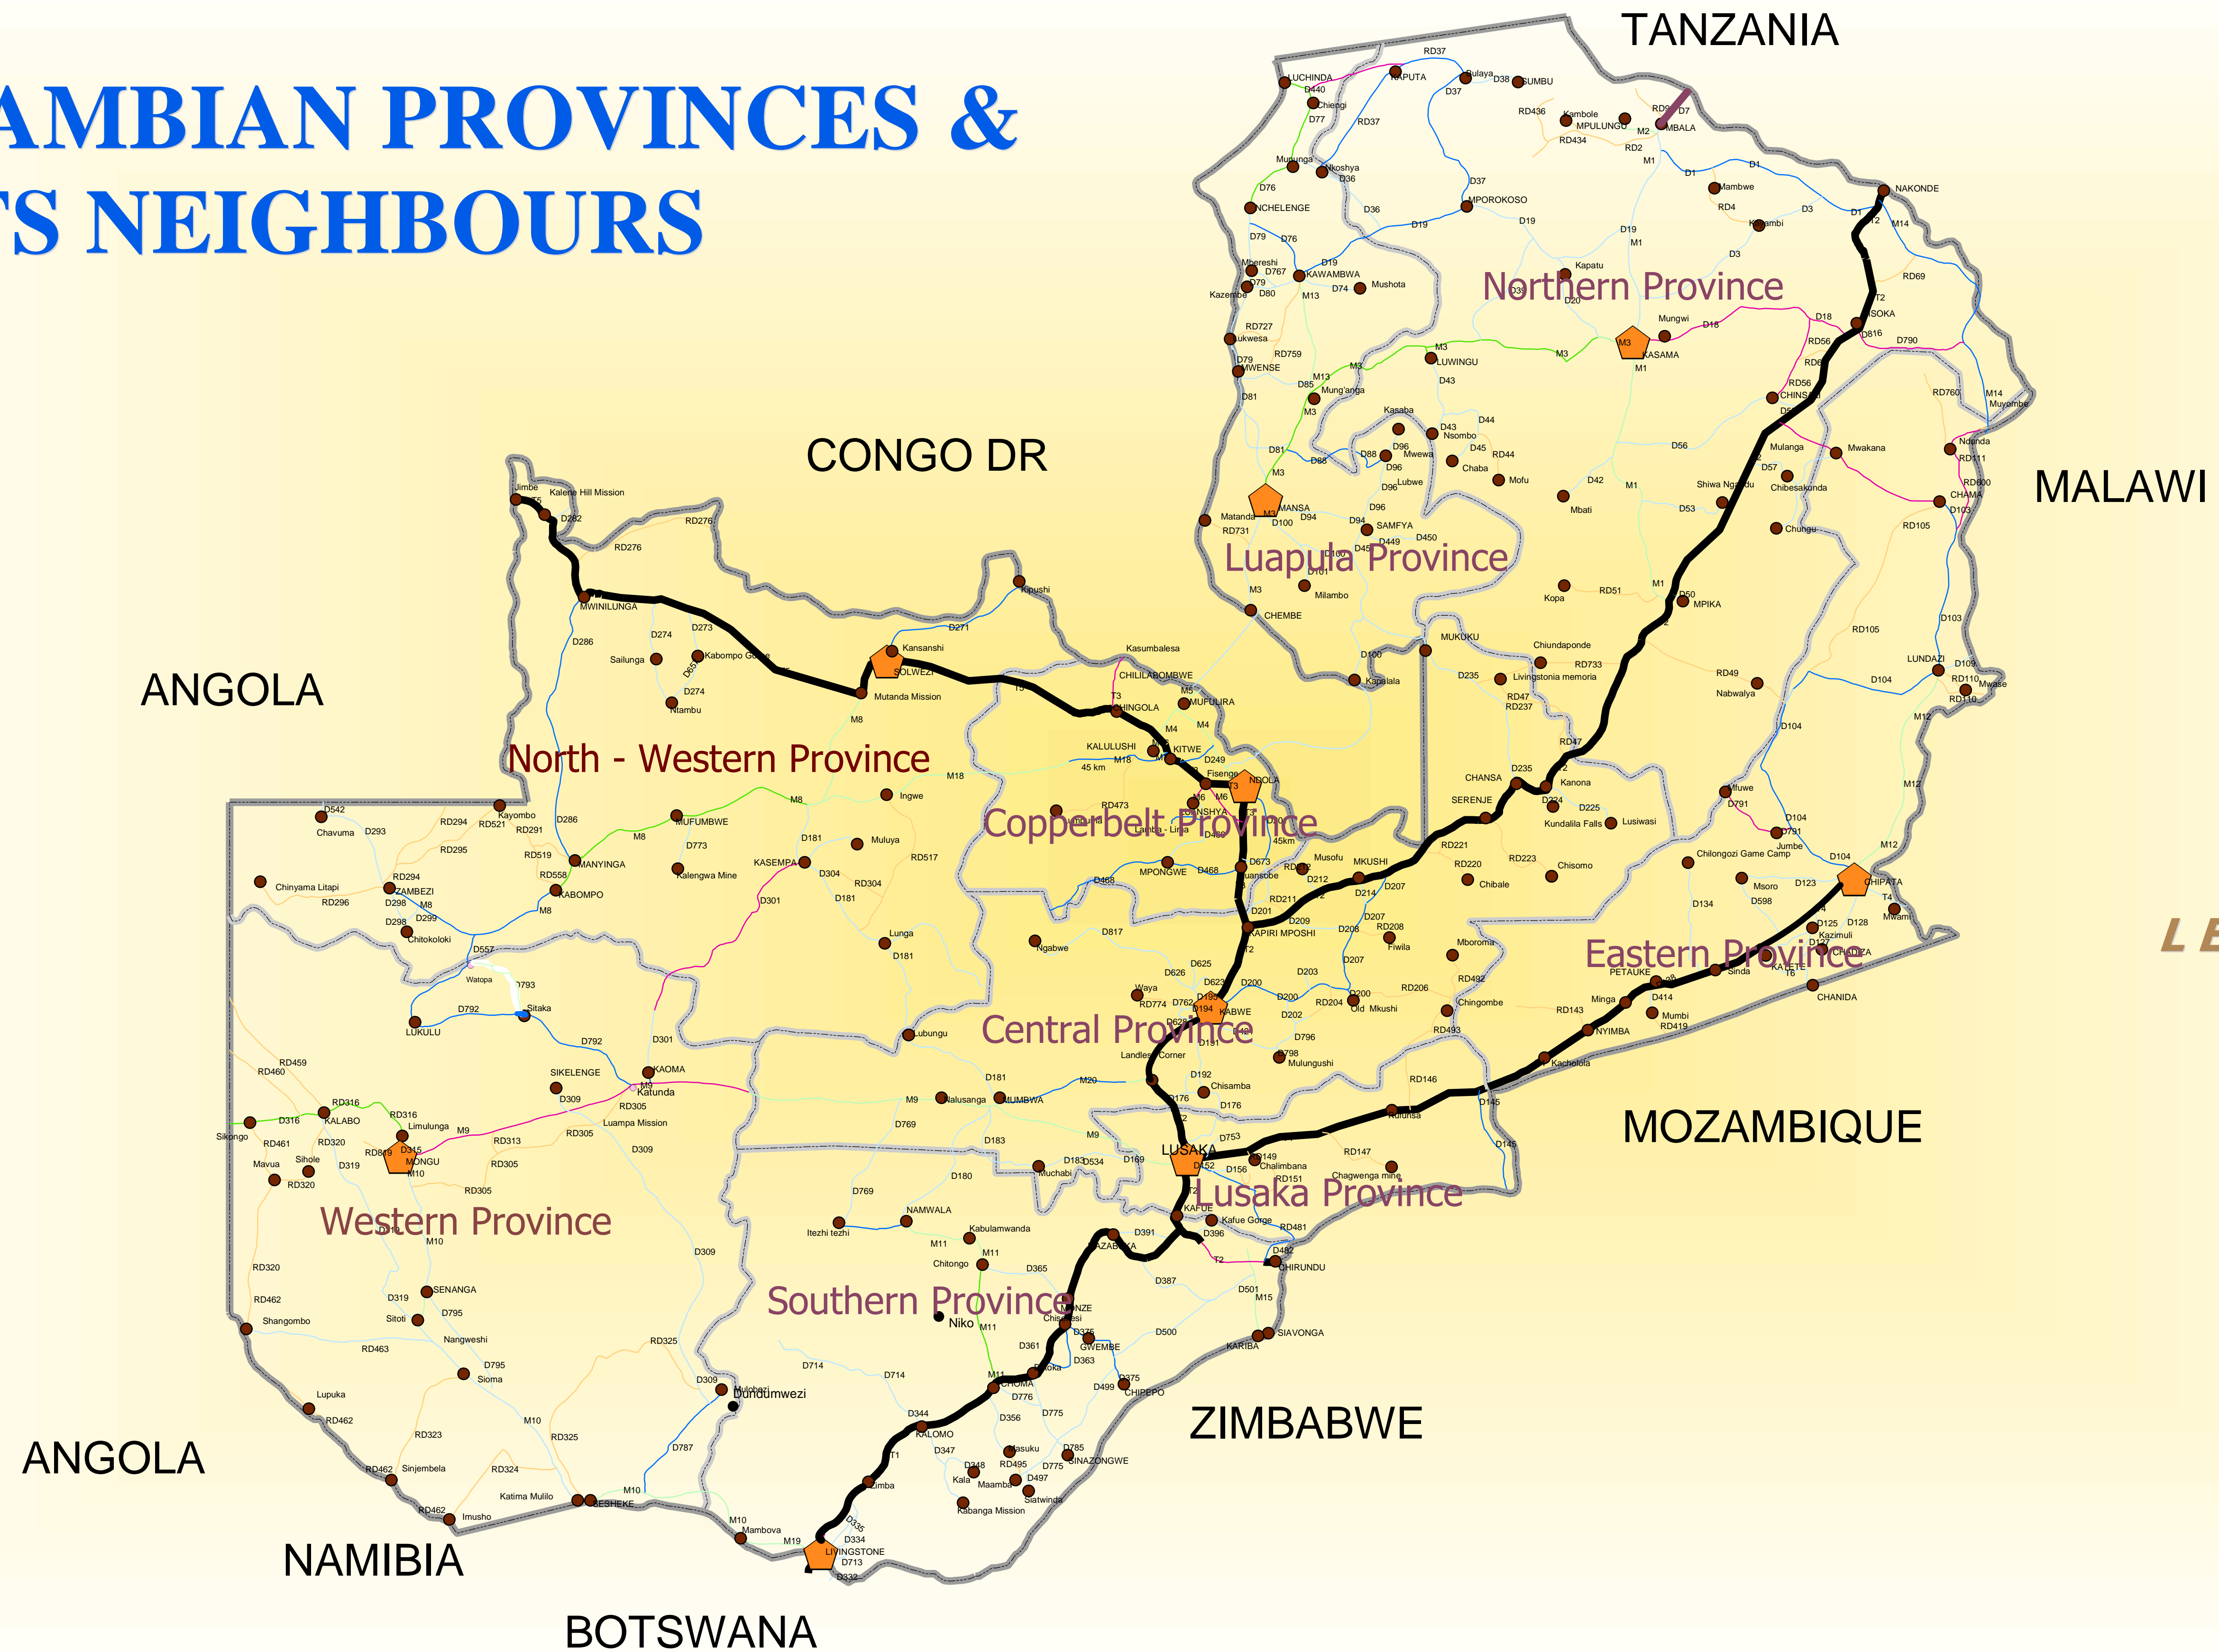

ZAMBIAN PROVINCES & ITS NEIGHBOURS

LEGEND

- Towns**
 - Provincial HQ (Orange pentagon)
 - Town (Black dot)
- Road types**
 - District Road (Thin blue line)
 - Major Road (Thick blue line)
 - National Boundary (Thick black line)
 - Periodic Maintenance (EU) (Light blue line)
 - Periodic Maintenance (RF & GRZ) (Light green line)
 - Provincial Boundary (Thin grey line)
 - Rehabilitation Works (Pink line)
 - Rural Road (Thin orange line)
 - Trunk Road (Thick black line)
 - Upgrading Works (Green line)