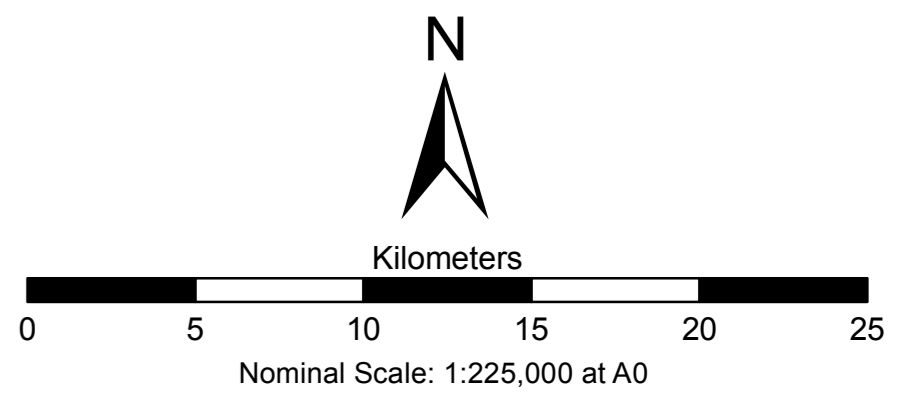

CENTRAL AFRICAN REPUBLIC

BASSE KOTTO PREFECTURE

Populated Places

- National Capital
- Major Town/Prefecture Capital
- Intermediate Town
- Small Town
- Village

Airports

- ✈ International

Road Network

- Primary
- Secondary
- Tertiary
- Track/Trail

Administrative Boundaries

- International
- Prefecture
- Sous-Prefecture
- Commune

Hydrology

- River
- Surface Waterbody

Elevation

- 2,000m.
- 0m.